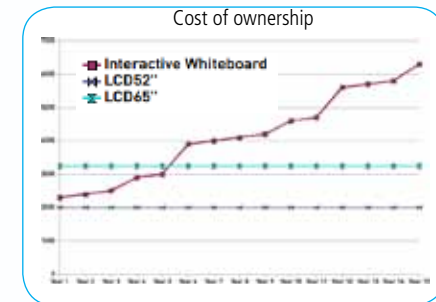

...children love to gather around the screen and collaborate on working through the problems displayed...

...we couldn't justify the cost of purchasing an interactive table alone, but the CleverLCD Touch Fusion can be used in so many ways and different areas...

...being in a wheelchair is no longer a restriction to using the interactive screen fully, the easel mode lets my students easily access all areas of the screen...

Your CleverLCD Touch Reseller