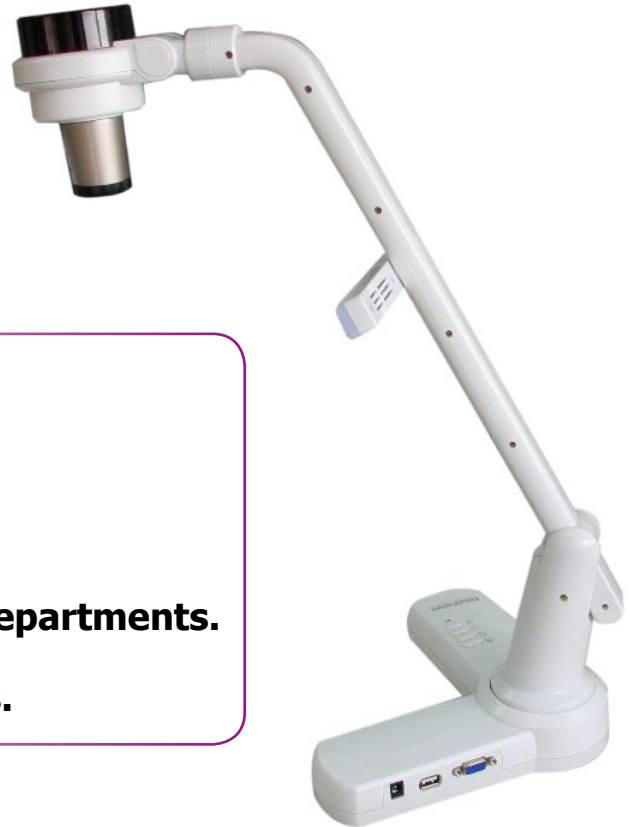

GENEE **vision**[®] 100

First Entry Visualiser

- **Excellent 3 mega pixel camera.**
- **A fantastic presentation tool.**
- **Portable, Easy to share throughout departments.**
- **Positive/Negative & Freeze functions.**

Technical Specification

Pickup Device	Professional COMS lens
Total Pixels	3,000,000
RGB Output Resolution	SXGA, XGA, WXGA
Zoom	2×optical zoom 2×electrical zoom
Focus	Manual
Iris	Manual
White Balance	Auto
Imaging Functions	Negative, Freeze
Image save & recall	4 frames
Red/Blue Hue Adjustment	Yes
Brightness Adjustment	Yes
Maximum Shooting Highness	390mm
Maximum Shooting Area	340mmX255mm
Camera Head Rotate Angle	Horizontal180°
Lens Rotate Angle	Vertical180°
Video Output Resolution	More than 600 TV lines
RGB Output	DB15FLC ×1
Power Input	12V/2A adapter
Lighting	3W LED light board
Operating Temperature	0°C~40°C
Power	AC 100~240V 50/60Hz
Dimensions (mm)	
Setup	341x262x492mm
Folded	528x208x159mm
Weight	1.6kg